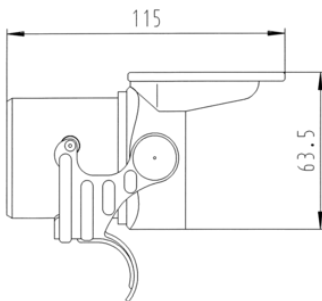

Article Number: 380765

7P/12V plug housing (ISO 7638-2 ABS, EBS)

| | |
|------------|---------------------|
| Categories | Plug |
| Standards | ISO 7638-2 |
| Industries | Commercial vehicles |

Electrical Details and Temperature Resistance

| | |
|----------------|----|
| Voltage [in V] | 12 |
|----------------|----|

Design Features

| | |
|-------------------|--------------|
| Type of accessory | plug housing |
|-------------------|--------------|