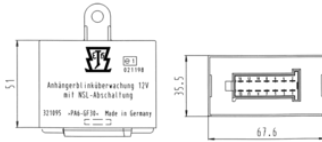

Datasheet

Article Number: 321095

12V indicator control for trailer control

Description	failure detection of the trailer indicator lamp by rate increase, integrated rear fog light cut off, trailer detection by micro switch
Categories	Accessories , Wire Harness (vehicle specific) , Control Unit
Standards	without standard
Industries	Cars
Price exclusive of VAT [€]	73

Electrical Details and Temperature Resistance

Voltage [in V]	12
----------------	----

Design Features

Type of accessory	indicator control for trailer control
-------------------	---------------------------------------