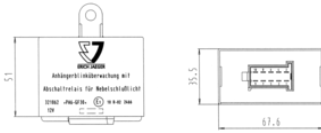

# Datasheet

Article Number: 321062

12V indicator control for trailer control

Description	separate C2 output, integrated rear fog light cut off
Categories	Accessories , Wire Harness (vehicle specific) , Control Unit
Standards	without standard
Industries	Cars
Price exclusive of VAT [€]	40