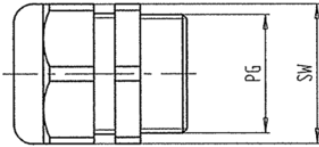

# Datasheet

---

Article Number: 037794

PG screw connection

Categories	Accessories , Lighting Installation Components , Junction Box
Standards	without standard
Industries	Agriculture

## Miscellaneous

Width across flats (AF)	19,00
-------------------------	-------

## Measures and Dimensions

For cable diameter	4,00mm - 8,00mm
Thread size	PG9