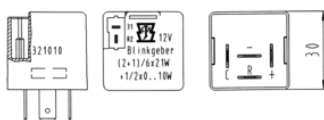

Datasheet

Article Number: 321010 12V flasher unit

Description	for trailer operation 12V, French connecting panel, C2 and ground connection at upper side of housing(2+1) / 6x 21 W + 1/2x 0...10 W
Categories	Accessories , Wire Harness (vehicle specific) , Control Unit
Standards	without standard
Industries	Cars

Electrical Details and Temperature Resistance

Voltage [in V]	12
----------------	----

Design Features

Type of accessory	flasher unit
-------------------	--------------