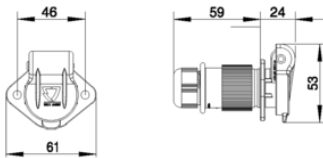

Article Number: 151131

3P/6-24V(25A) Socket (DIN 9680)

Categories	Socket
Standards	DIN 9680
Industries	Agriculture

Electrical Details and Temperature Resistance

Rated current / permanent load [in A]	25
Voltage [in V]	6-24

Packaging and Order Details

Included in delivery	cap nut
Packaging	without packaging

Design Features

Design/Version	with 2-bolt-flange
Type of seal	screw cap

Material

Contact surface	nickel (Ni)
Cover material	reinforced composite
Housing color	black
Housing material	reinforced composite

Connectivity

Cable outlet	PG16 , cap nut
Contact termination	plug-in contact
Contact version	contact sleeve
Features of plug-in contacts	flat terminal
No. of poles	03

Norms and Standards

Protection	IP 54 , IP X4

Measures and Dimensions

For cable diameter	7,00mm - 9,00mm