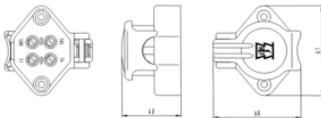

Article Number: 151035

4P/6-24V Socket (DIN 72575)

Categories	Socket
Standards	DIN 72575
Industries	Agriculture

Electrical Details and Temperature Resistance

Voltage [in V]	6-24
----------------	------

Material

Cover material	reinforced composite
Housing color	black
Housing material	reinforced composite

Connectivity

Cable outlet	cable outlet 180°
Contact termination	screw contact
No. of poles	04

Norms and Standards