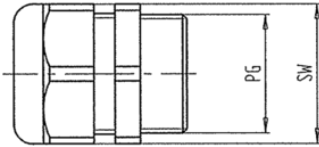

Datasheet

Article Number: 037794

PG screw connection

Categories	Accessories , Lighting Installation Components , Junction Box
Standards	without standard
Industries	Agriculture

Design Features

Type of accessory	PG screw connection
-------------------	---------------------

Miscellaneous

Width across flats (AF)	19,00
-------------------------	-------

Material

Housing color	grey
---------------	------

Measures and Dimensions

For cable diameter	4,00mm - 8,00mm
Thread size	PG9